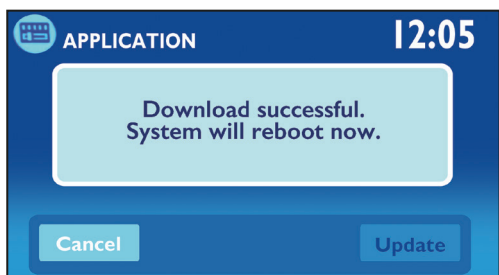

### Procedure

- 1 Turn off the power to the navigation system.
- 2 Push in on the SD card in the slot labeled "SD Map" to pop it out of the SD slot.

- 3 Insert the new card from your map update package. Then turn your navigation system on. After loading the Map SD card, the screen will display the following message:

- 4 Click the Update button. The navigation system screen will display:

The system will then display the loading progress as the update installs. When loading is complete, the system will display:

**The installation of the new navigation map update is successful.**