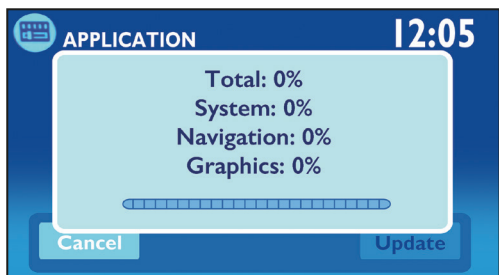

### Procedure

- 1 Turn off the power to the navigation system.
- 2 Push in on the SD card in the slot labeled "SD Map" to pop it out of the SD slot.

- 3 Insert the new card from your map update package. Then turn your navigation system on. After loading the Map SD card, the screen will display the following message:

- 4 Click the Update button. The navigation system screen will display:

The system will then display the loading progress as the update installs. When loading is complete, the system will display:

**The installation of the new navigation map update is successful.**