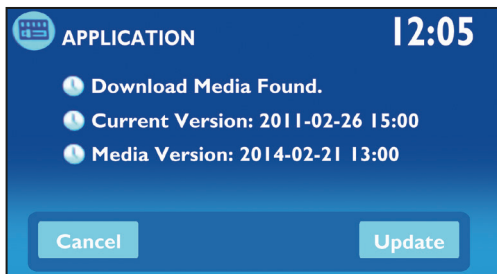

### Procedure

- 1 Turn off the power to the navigation system.
- 2 Push in on the SD card in the slot labeled "SD Map" to pop it out of the SD slot.

- 3 Insert the new card from your map update package. Then turn your navigation system on. After loading the Map SD card, the screen will display the following message: