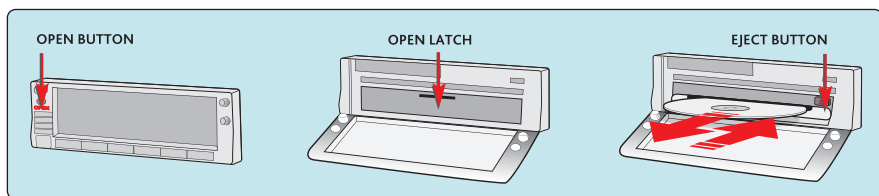

HONDA

2021

Honda Navigation System **Système de navigation Honda**

Turquoise DVD Update / DVD de mise à jour turquoise

UPDATE DVD INSTALLATION INSTRUCTIONS

To remove old DVD:

1. To avoid carbon monoxide poisoning, start the vehicle outside in a well ventilated area.
2. Remove the DVD while the ignition switch is in the ACCESSORY (I) position or the ON (II) position.
3. Push the OPEN button of the navigation unit to slide the front panel down to show the DVD slot cover.
4. Open the cover by pushing down the OPEN latch.
5. Push the MAP eject button. The DVD will automatically eject halfway out of the unit.
6. Pull the DVD straight out.

To install the new DVD:

1. Make sure the label is facing up. Slide the DVD into the slot. The DVD is automatically pulled into the control unit.
2. After loading the DVD, close the DVD slot cover.
3. Push the CLOSE, or OPEN button to return the front panel to its original position.
4. It will take about a minute for the navigation system to update. The update progress is displayed on the navigation screen.
5. The system will automatically restart after the update process is completed.
6. Before calculating a route with the new software, the vehicle must be driven on a verified road. As soon as the current road name appears on the bottom of the screen, the system is ready for use.